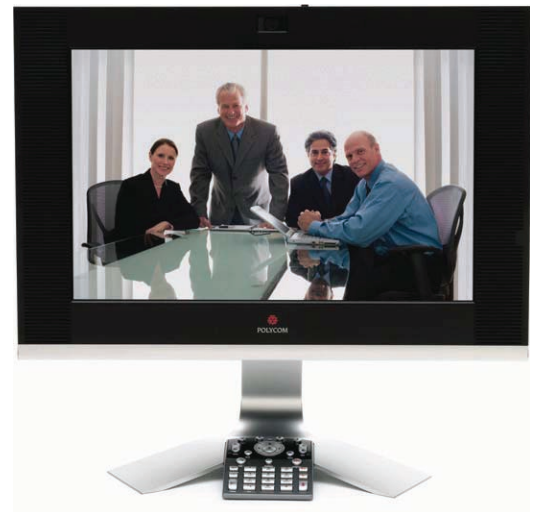

## A Guide to Polycom HDX 4000 Series...

This short guide details the main features and functions of the HDX product line to ensure that you make the right choice for the right environment.

From the desktop to auditorium, Polycom video conferencing systems deliver premium high definition experiences to executives, project teams, educators and more. Leveraging intuitive interfaces and quality-assuring features such as Lost Packet Recovery, Polycom's fully standards-based video conferencing systems enable users to communicate over video clearly and without compromise.

### HDX 4000 Series

Positioned towards business and legal executives, educators, doctors and government officials. The HDX 4000 Executive is a powerful multimedia solution designed to bring the best class voice, video and content directly into their personal space.

#### Product Highlights include:

- Ideal for Executive Desktop
- Doubles up as Desktop Monitor
- Mic and Headset Jacks for Privacy
- 22kHz Audio in StereoSurround™
- Patent Pending Lost Packet Recovery
- AES Encryption
- Flexible Connectivity (IP/ISDN/V.35)

#### Optional Internal 4 Way Multipoint Capability on both models

1. SD (Standard Definition) gives video resolution of 4CIF (704 X 576 pixels).
2. HD (High Definition) gives video resolution of 720p (1280 X 720 pixels).
3. People + Content is Polycom's Trademark proprietary data showing format. The option also supports standards based H.239. This feature enables a user to send their PC/Mac Desktop to the remote conference participants.