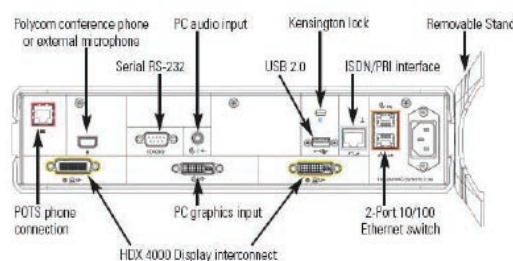

Product Connections + Features

Avexia Ltd

58 Church Street
Winchester
Hampshire
SO21 3DB

T +44 (0) 1962 774762
E info@avexia.co.uk

W www.avexia.co.uk