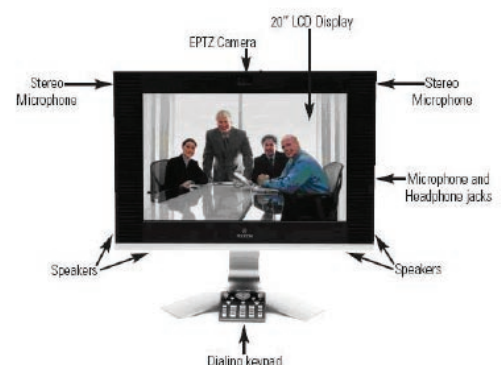

Product Connections + Features

Avexia Ltd

58 Church Street
Winchester
Hampshire
SO21 3DB

T +44 (0) 1962 774762
E info@avexia.co.uk

W www.avexia.co.uk