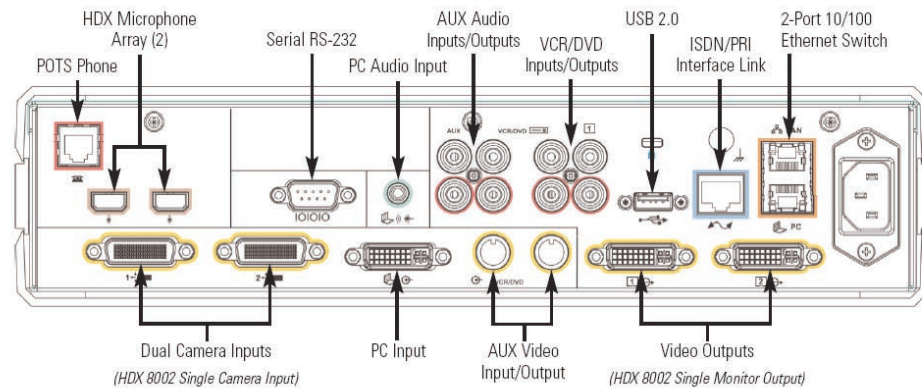

5 Minute Guide to HDX 8000 Series

1. HD (High Definition) gives video resolution of 720p (1280 X 720 pixels) but up to 1080p on the HDX 8006.
2. On HDX 8006 Only
3. 4Mbps Line Rate Optional.
4. People + Content is Polycom's Trademark proprietary data showing format. The option also supports standards based H.239. This feature enables a user to send their PC/Mac Desktop to the remote conference participants.
5. People on Content allows for camera video to be chroma-keyed on top of content video.

Product Connections

Avexia Ltd

58 Church Street
Winchester
Hampshire
SO21 3DB

T +44 (0) 1962 774762
E info@avexia.co.uk

W www.avexia.co.uk